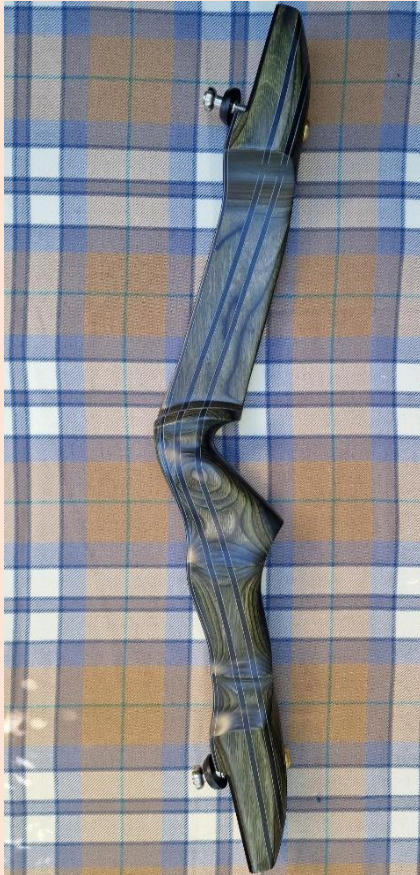

Border Archery ILF Stock Risers

SN 6042
17" Right Hand
Heritage Jet outers with Heritage Cocobolo centre
Red Accents
Lateral Limb Adjustment system

SN 8547
17" Right Hand
Honduras Walnut outers, Heritage Midnight center
White accents
Stabiliser Bushing

Border Archery ILF Stock Risers

SN 1900

17" Right Hand

**Indonesian Rosewood outers with Heritage Cocobolo center
Maple Accents**

Micro Adjustable Strike Plate, Lateral Limb Adjustment system

SN 1643

19" Left Hand

**Mystery Wood outers with Zebrano center
Red accents**

Lateral Limb Adjustment system

Border Archery ILF Stock Risers

SN 1670

25" Right Hand

Santos Rosewood outers with Phenolic center

White accents

Heavy Weights - riser is 1.5kg

Lateral Limb Adjustment system

SN 1372

27" Right Hand

Heritage Dark Green, White accents

Lateral Limb Adjustment system

High Grip